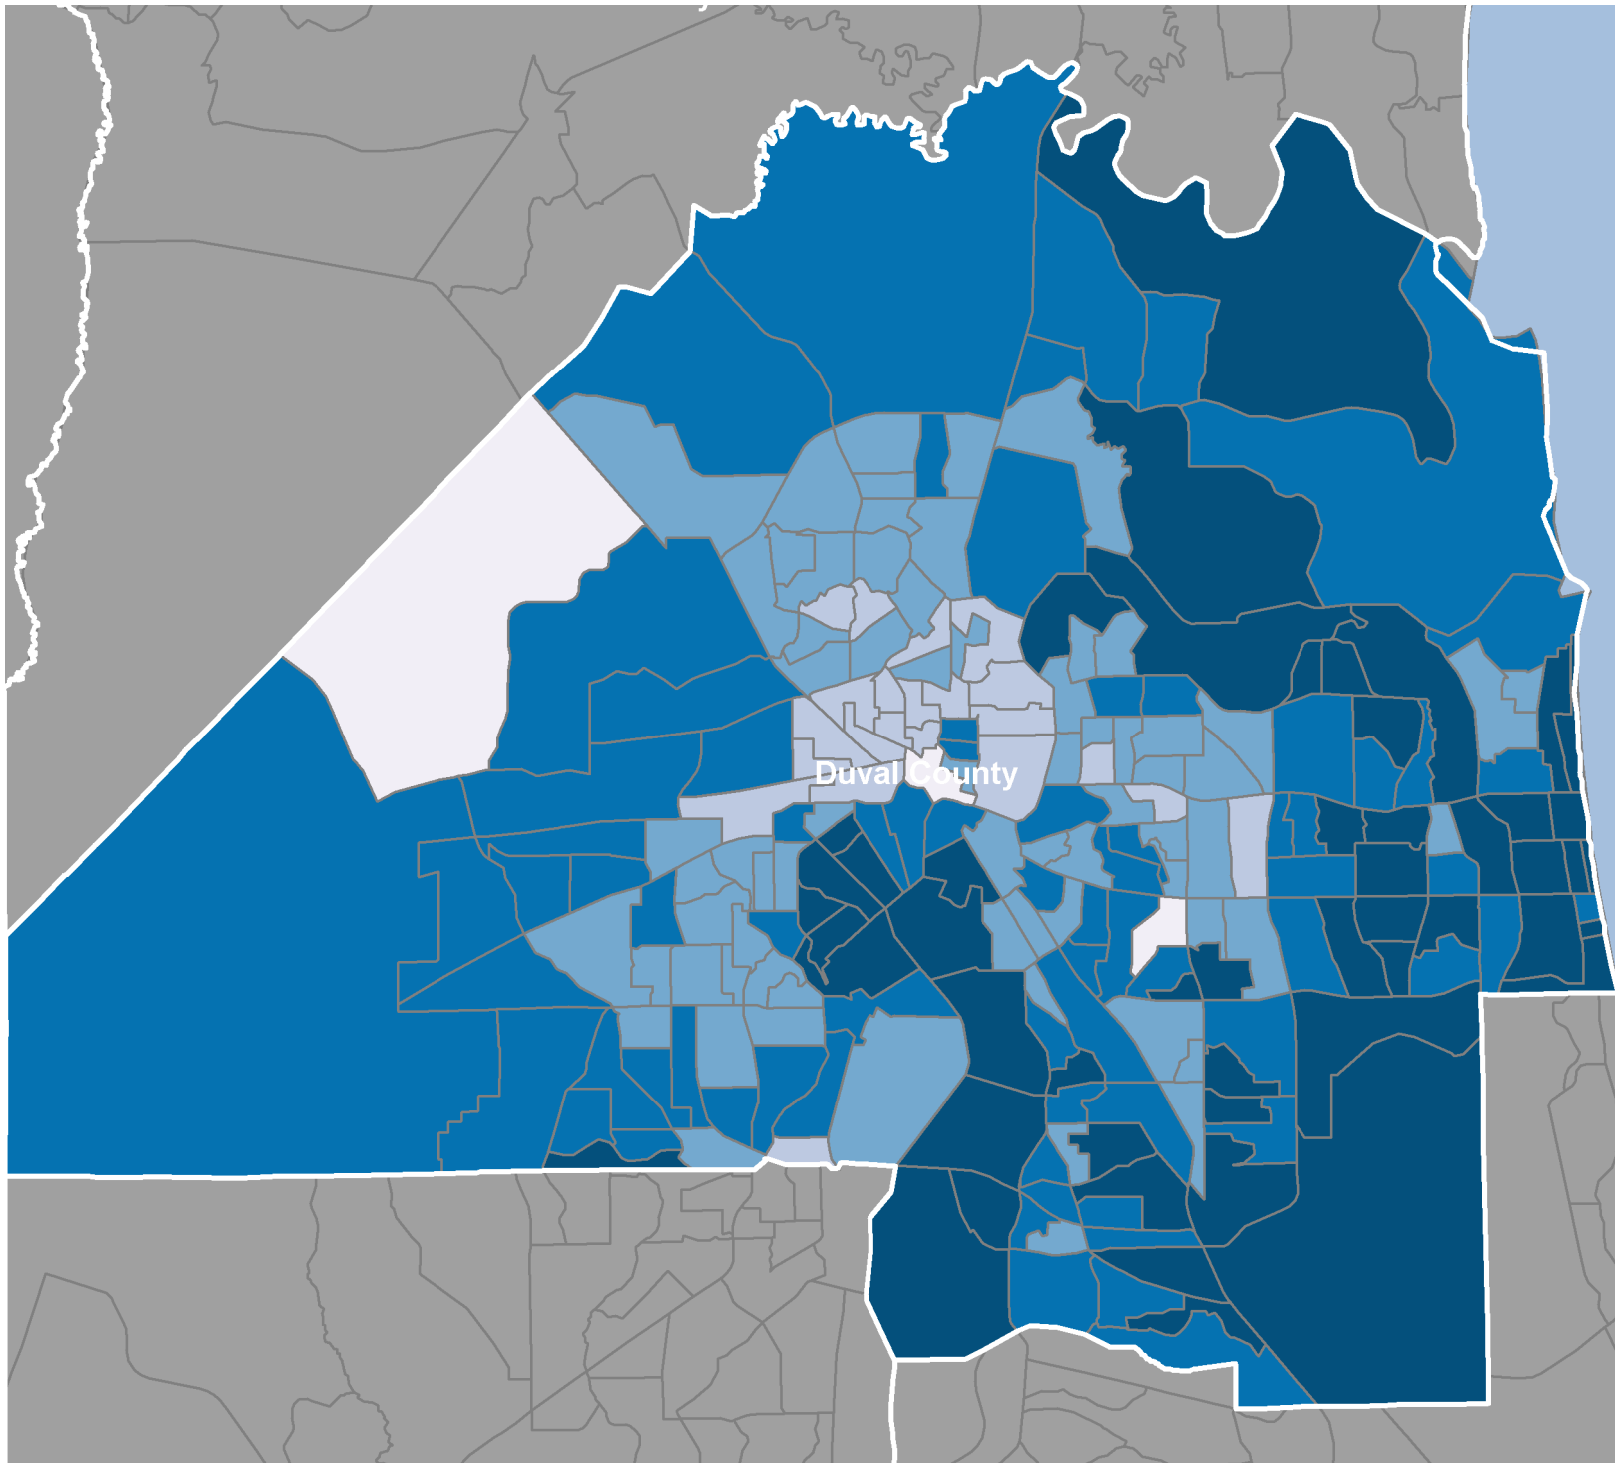

Jacksonville, FL MSA Facility Based Assessment Area

Income Level

- NA
- Low
- Moderate
- Middle
- Upper