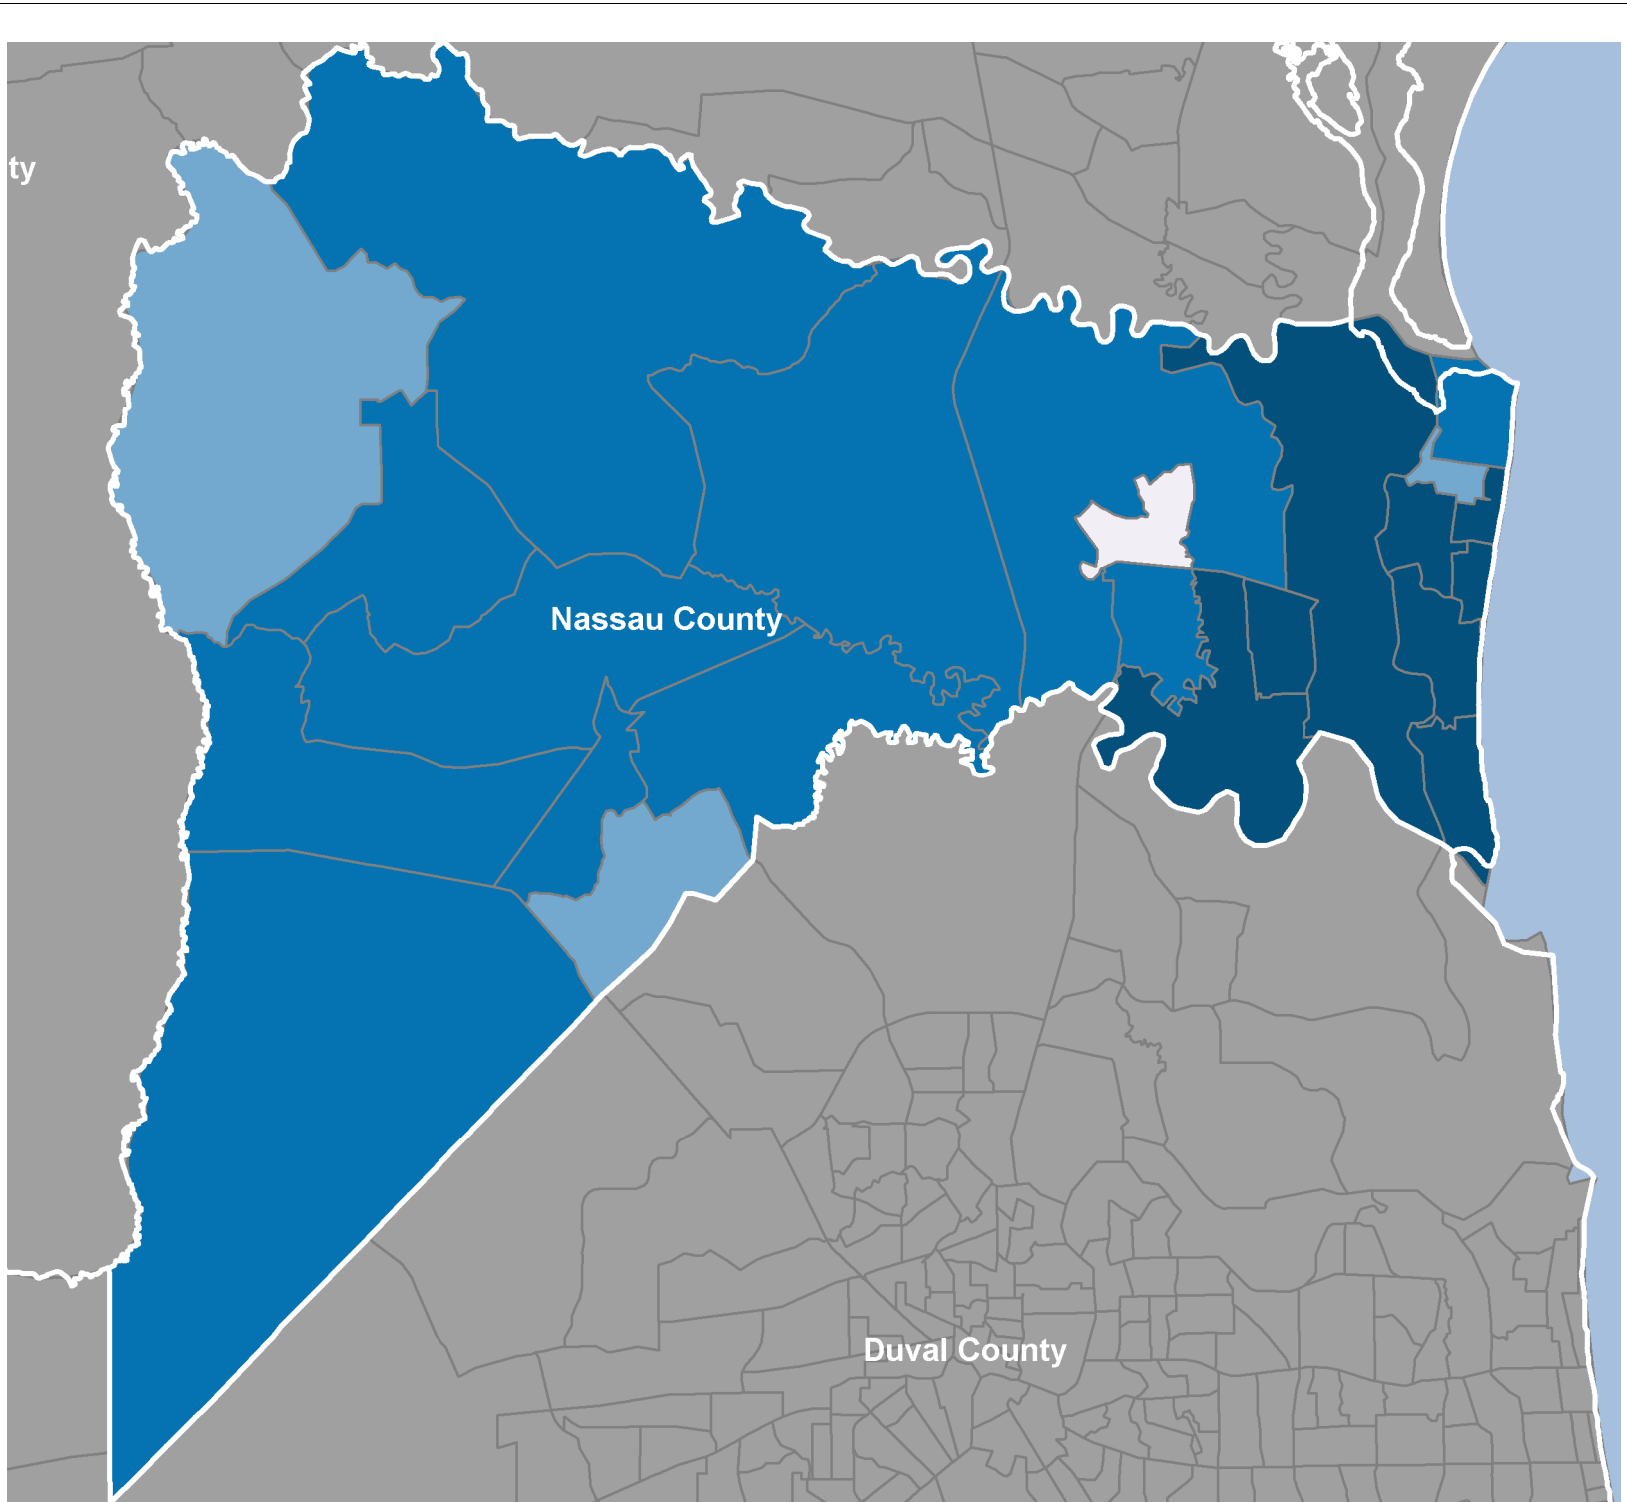

Jacksonville, FL MSA Facility Based Assessment Area

Income Level

- NA
- Low
- Moderate
- Middle
- Upper